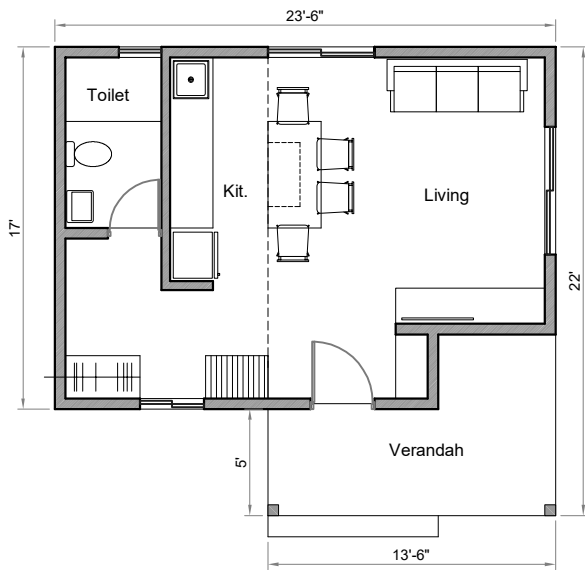

LIG HOUSE

Schematic Section

Front Elevation

Ground Level

Upper Level

Affordable
PUCCA GHAR
@ Rs. 12,98,000/-* ONLY
***inclusive of GST**

Area Statement

Ground Usable Area:340 sq.ft.
 Attic Usable Area:150 sq.ft.
 Verandah: 85 sq.ft.

 Total Usable Space:575 sq.ft.