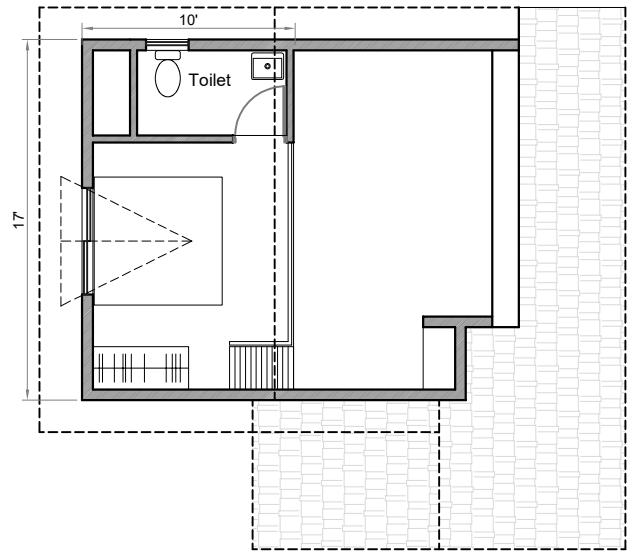

LIG HOUSE

Schematic Section

Front Elevation

Ground Level

Upper Level

Affordable
PUCCA GHAR
@ Rs. 12,98,000/-* ONLY
***inclusive of GST**

Area Statement

Ground Usable Area:340 sq.ft.
 Attic Usable Area:150 sq.ft.
 Verandah: 85 sq.ft.

 Total Usable Space:575 sq.ft.