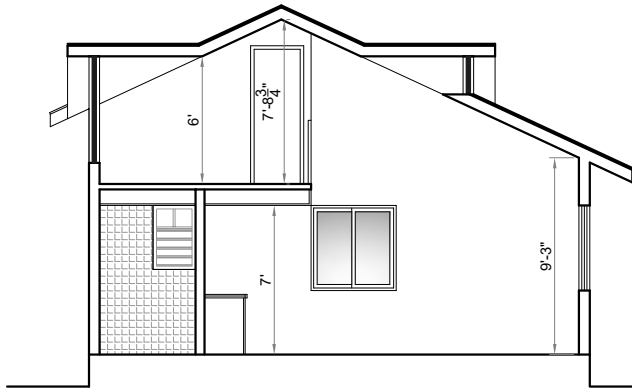

LIG HOUSE

Schematic Section

Front Elevation

Ground Level

Upper Level

Affordable
PUCCA GHAR
@ Rs. 12,98,000/-* ONLY
***inclusive of GST**

Area Statement

Ground Usable Area:340 sq.ft.
 Attic Usable Area:150 sq.ft.
 Verandah: 85 sq.ft.

 Total Usable Space:575 sq.ft.